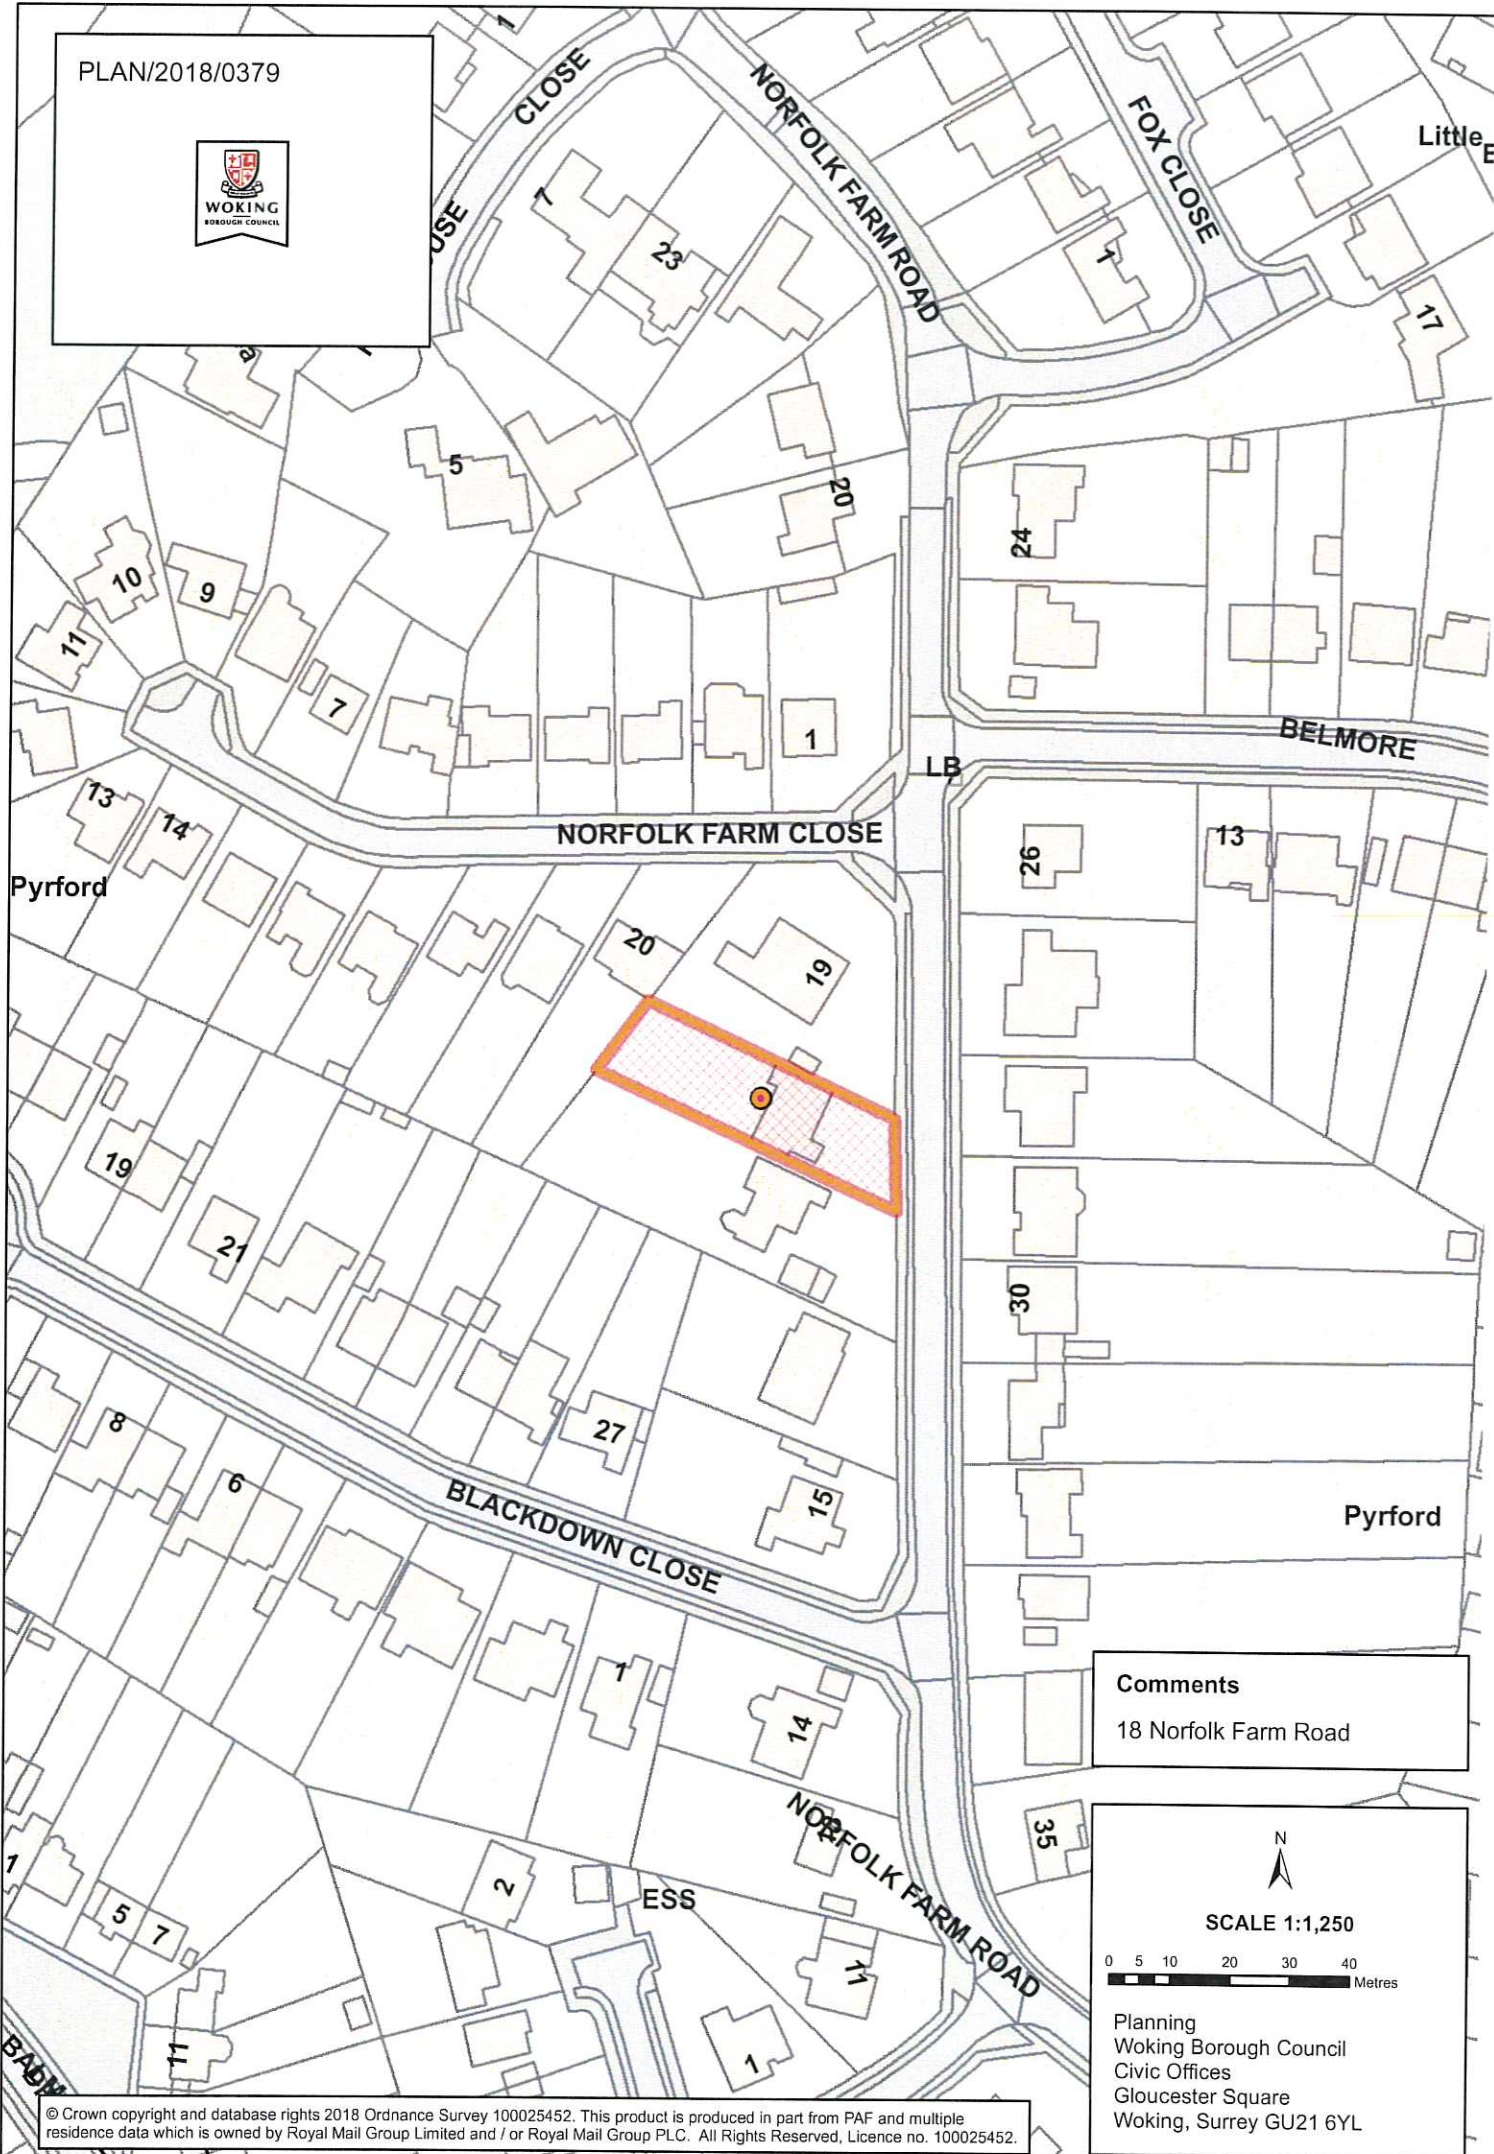

PLAN/2018/0379

Comments
18 Norfolk Farm Road

Planning
Woking Borough Council
Civic Offices
Gloucester Square
Woking, Surrey GU21 6YL